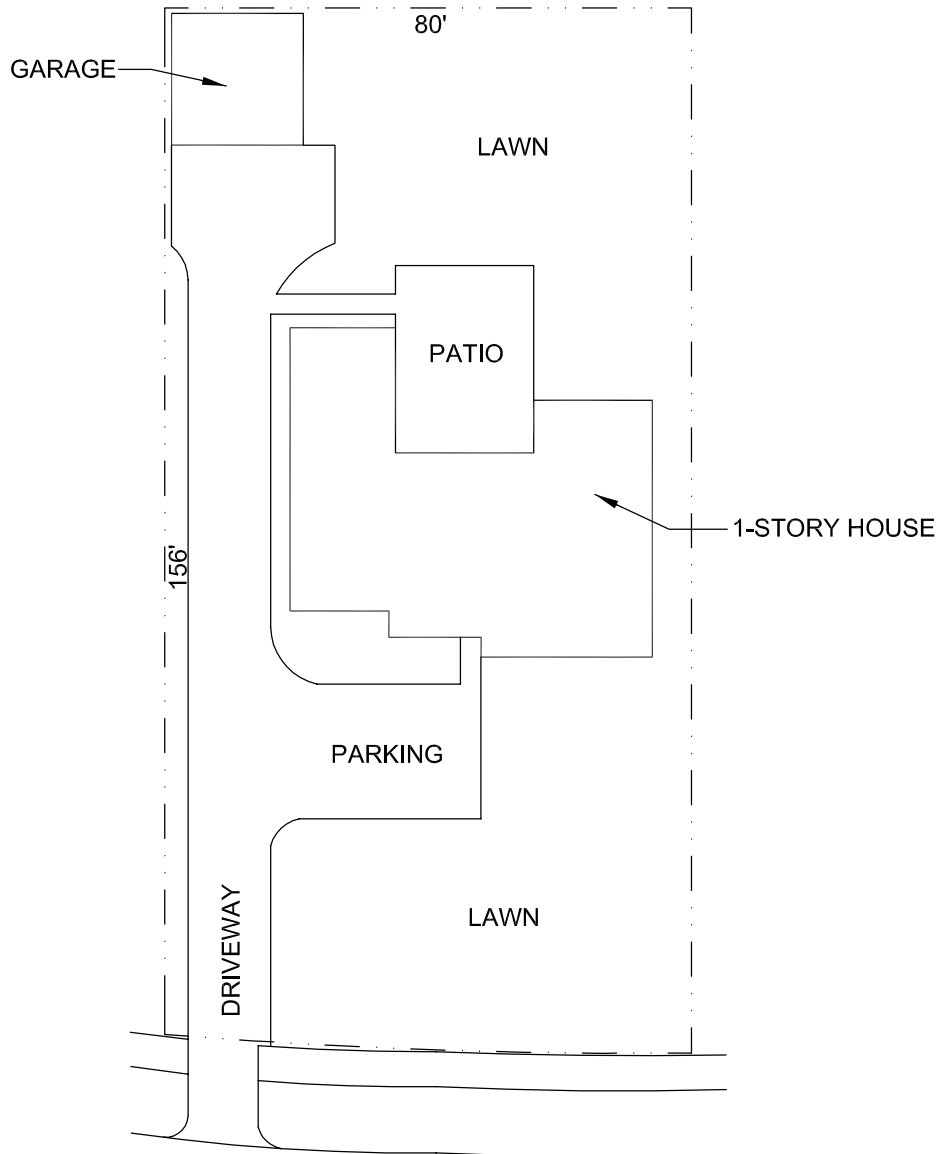

517 S. Catalina Ave.

SITE PLAN

Lot = 12,500 Sq. Ft.

CATALINA AVE.

517 S. Catalina Ave.
FLOOR PLAN
2,010 Sq. Ft.