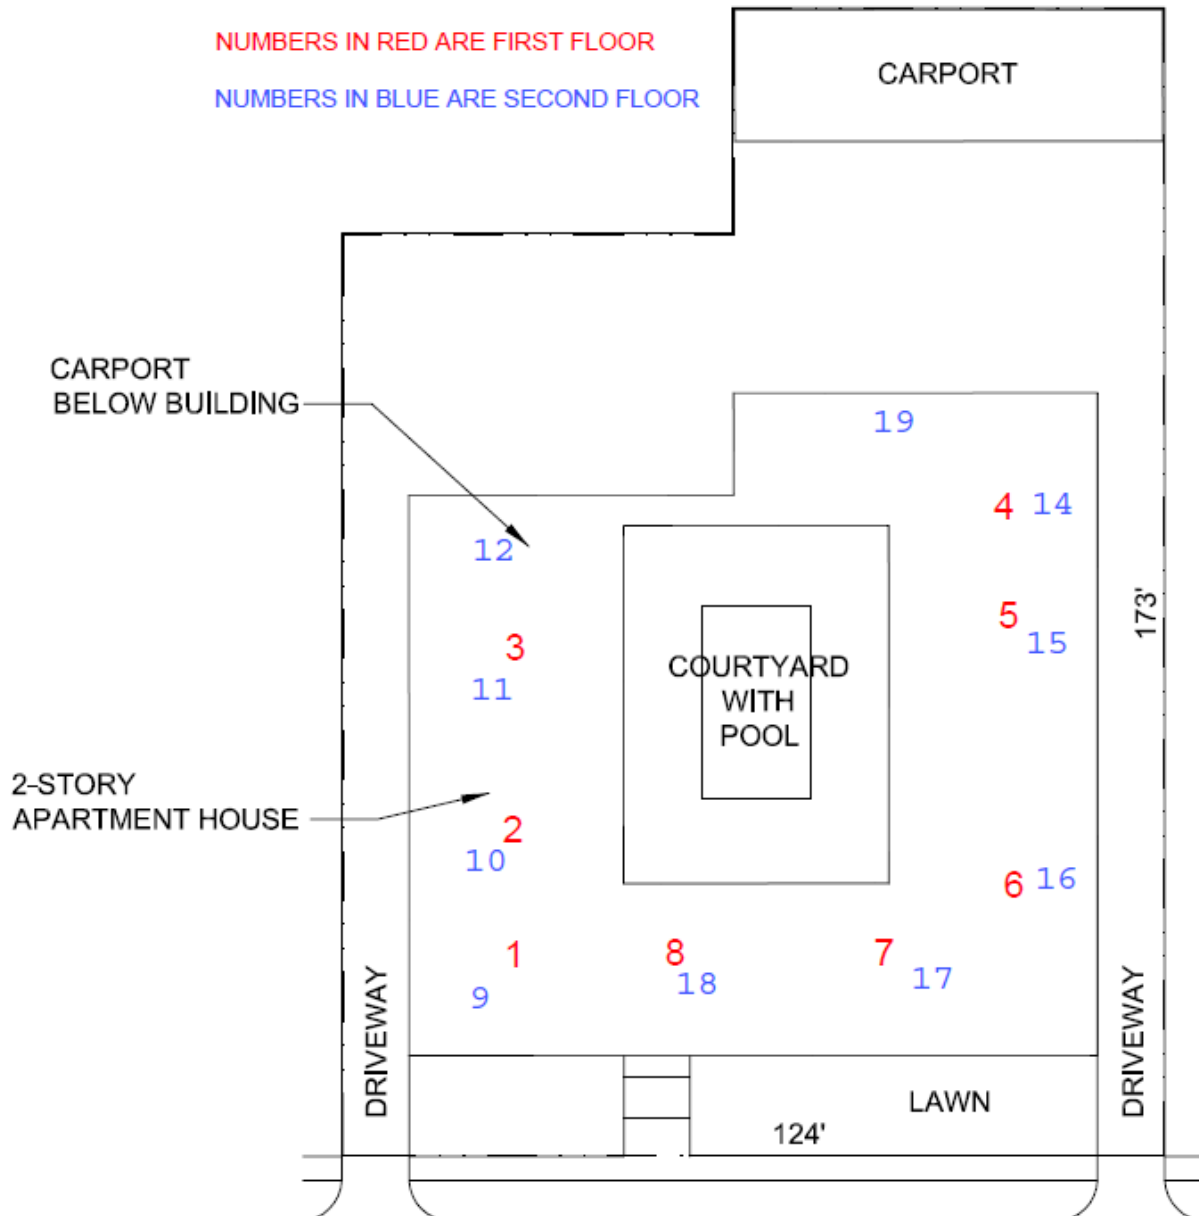

255 S. Wilson Ave. – 1 and 2 Bedroom Apartments

Site Plan

Floorplans and square footage vary by unit.

255 S. Wilson Ave. – 1 and 2 Bedroom Apartments

1 Bedroom – Sample Floorplan

Floorplans and square footage vary by unit.

255 S. Wilson Ave. – 1 and 2 Bedroom Apartments

2 Bedroom – Sample Floorplan

Floorplans and square footage vary by unit.