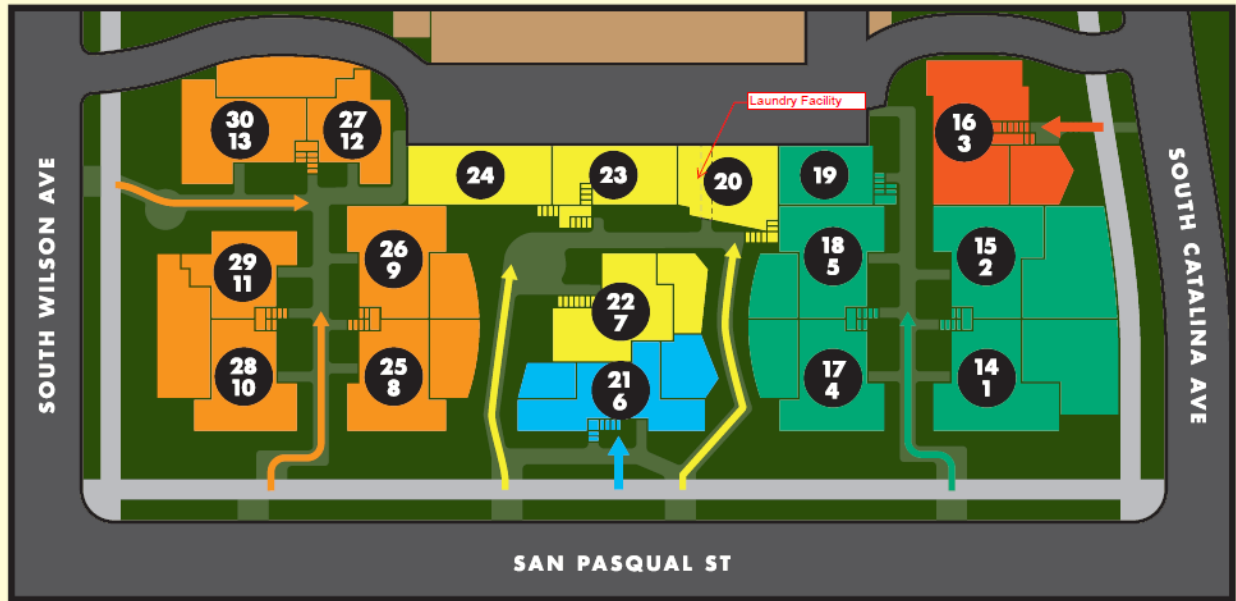

1066 San Pasqual St. – 1, 2, and 3 Bedroom Condos

Site Plan

Floorplans and square footage vary by unit.

1066 San Pasqual St. – 1, 2, and 3 Bedroom Condos

1 Bedroom – Sample Floorplan

Floorplans and square footage vary by unit.

1066 San Pasqual St. – 1, 2, and 3 Bedroom Condos

2 Bedroom – Sample Floorplan

Floorplans and square footage vary by unit.

1066 San Pasqual St. – 1, 2, and 3 Bedroom Condos

3 Bedroom – Sample Floorplan

Floorplans and square footage vary by unit.