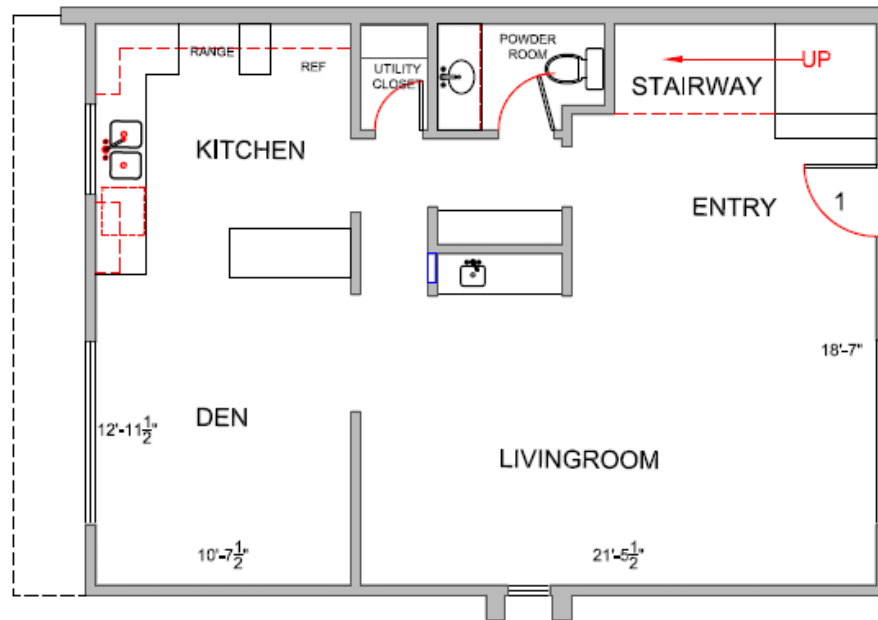

1025 Del Mar – 2 Bedroom Townhomes

Site Plan

1025 Del Mar – 2 Bedroom Townhomes

Sample Floorplan

First Floor

Second Floor