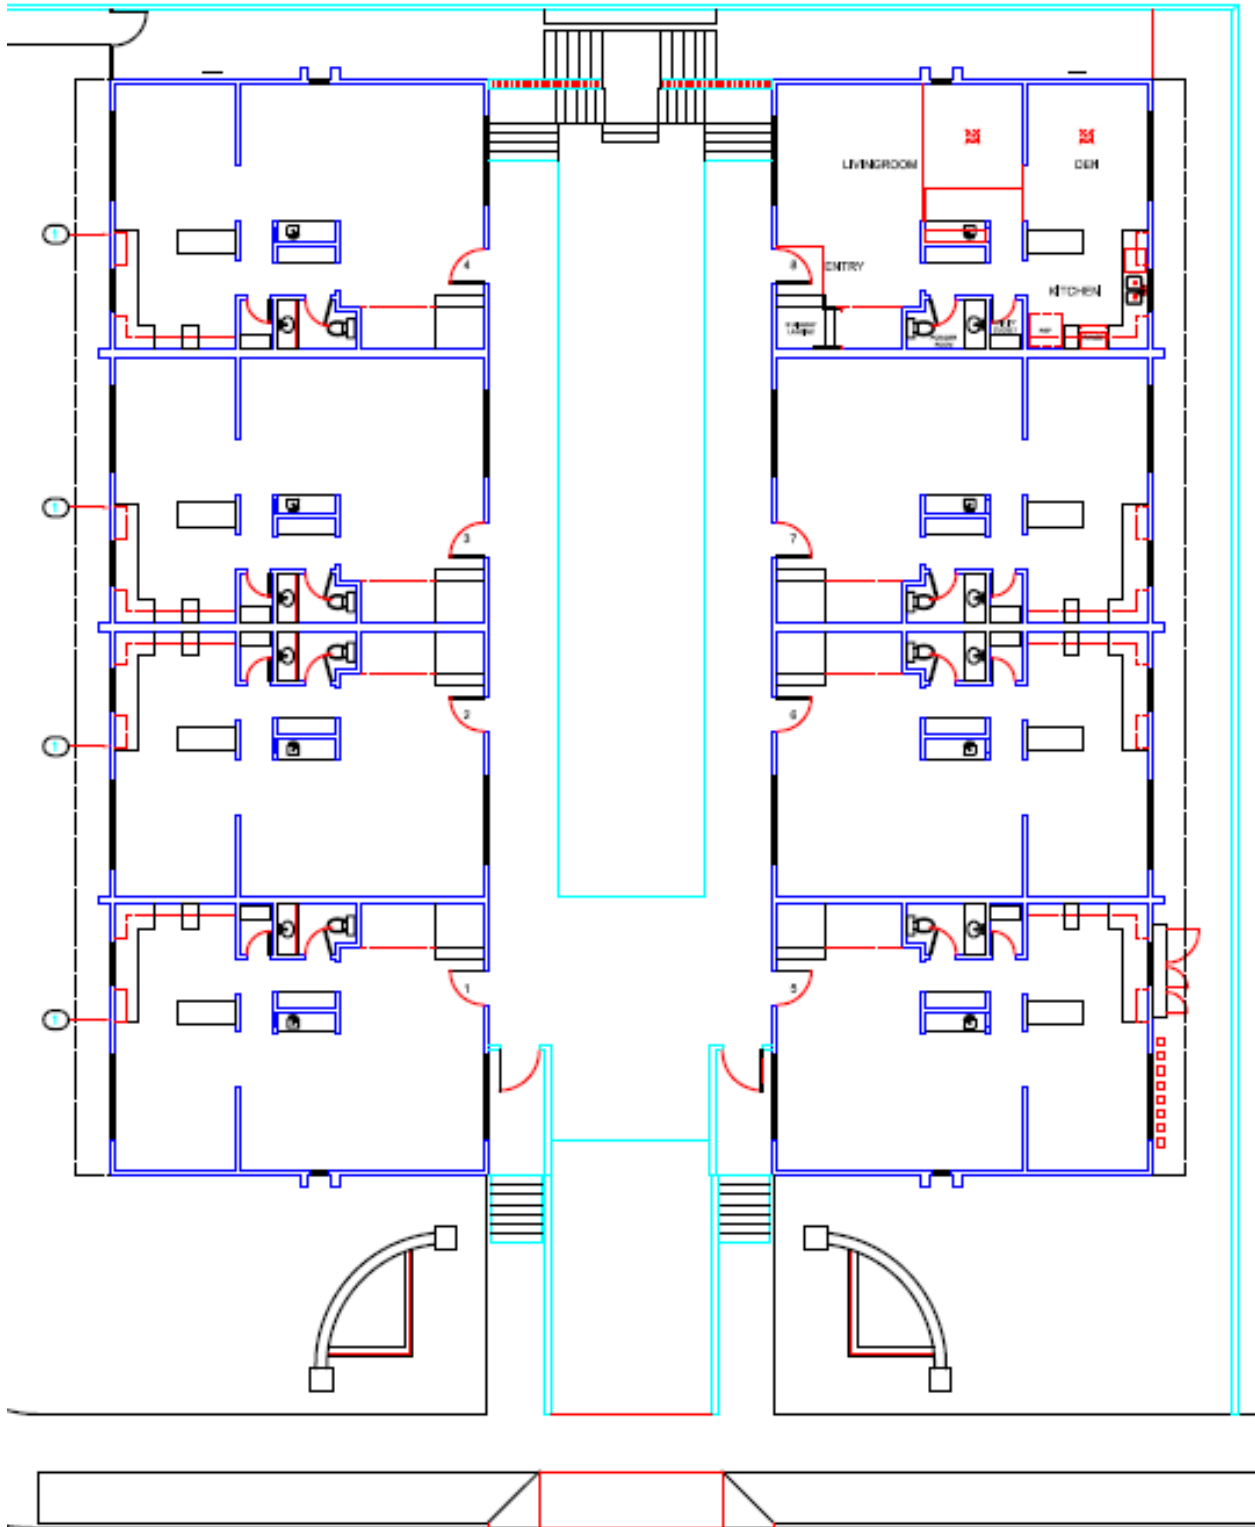

1025 Del Mar – 2 Bedroom Townhomes

Site Plan

1025 Del Mar – 2 Bedroom Townhomes

Sample Floorplan

First Floor

Second Floor